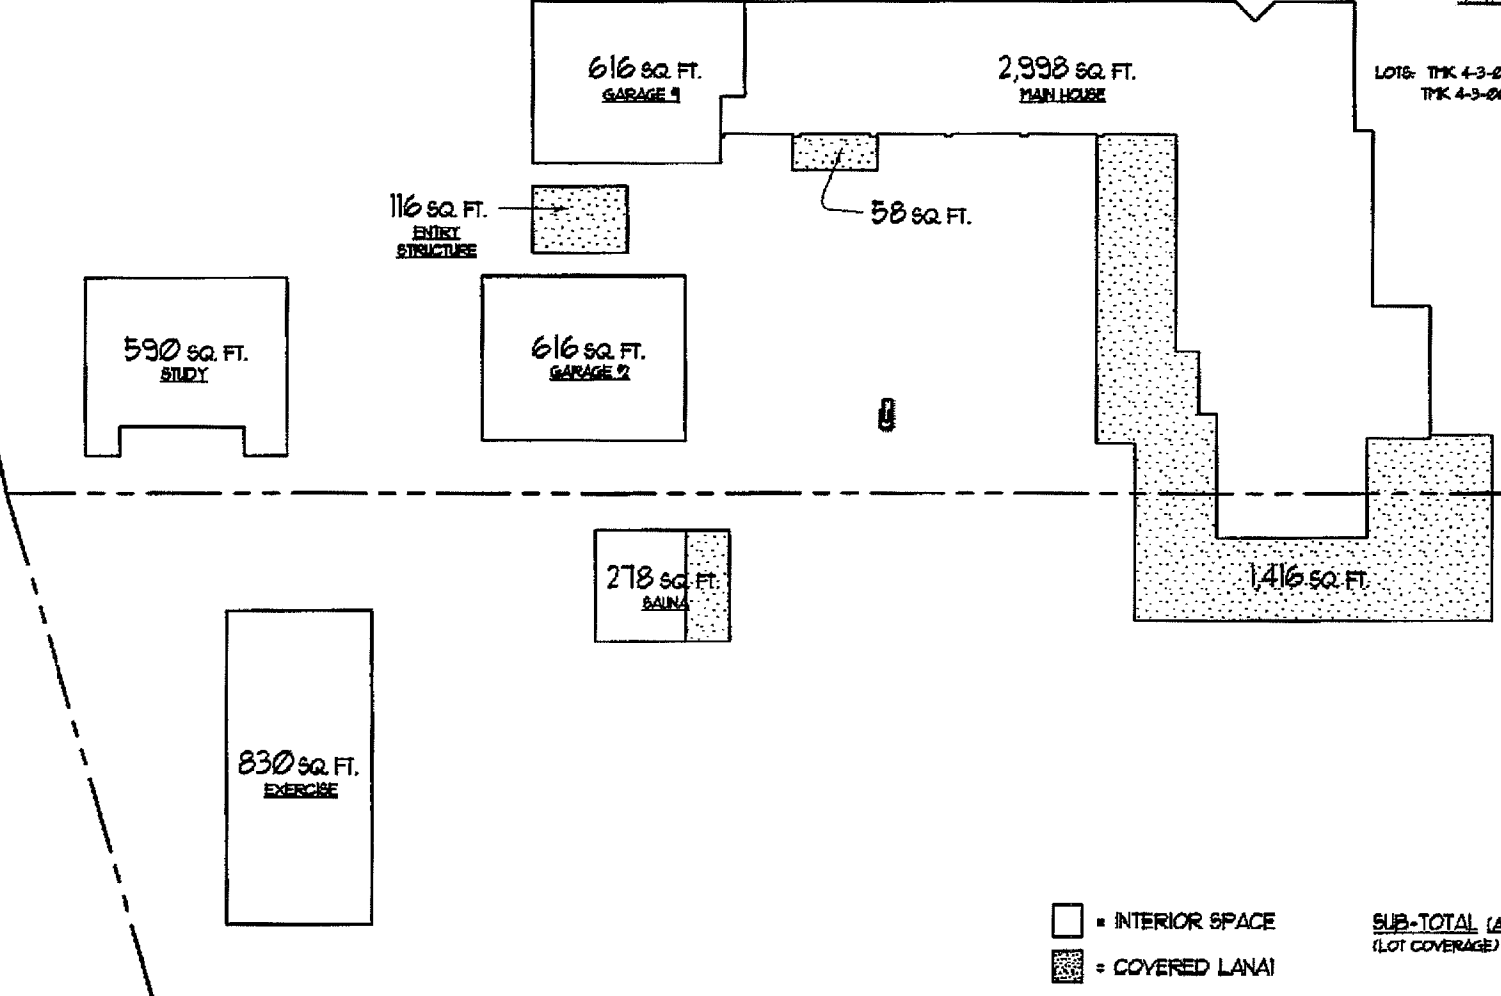

MAIN RESIDENCE

LOTS: TPK 4-3-004.000
TPK 4-3-004.000, 001

ENTRY LEVEL

SCALE: 1/8" = 1'-0"

1.15.06

MAIN RESIDENCE

LOTS: TPK 4-3-004-100
TPK 4-3-004-000, 001

4,075 SQ. FT.
MAIN HOUSE

616 SQ. FT.
STORAGE

830 SQ. FT.
STORAGE

144 SQ. FT.
(LANAI -
NOT COVERED)

SUB-TOTAL (ALL UPPER LEVELS) = 5,665 SQ. FT.

UPPER LEVEL

SCALE: 1/8" = 1'-0"